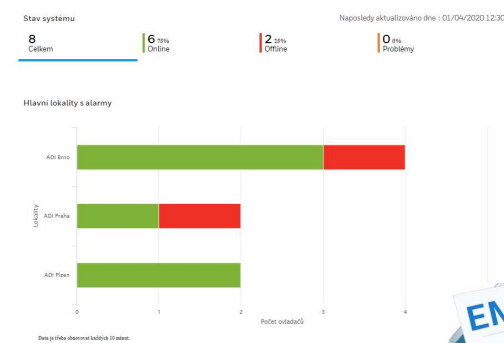

Hala
Nepřipraveno k blokování-přerušeno

Servis
Deblokováno - nepřerušeno,
Poslední synchronizace 12:02 PM

Zobrazit alarmy ...

The image shows a 3D cutaway view of a two-story house. A red alarm icon is visible on the second floor, indicating a system issue. The house has a grey roof, yellow walls, and a stone base. The interface includes a search bar, a list of areas, and a button to show alarms.

MaxproCloud – ovládání z graf. prostředí

The screenshot displays the MaxproCloud graphical user interface (GUI) for managing a security system. The interface is divided into several sections:

- Visual Management_CZ**: The main dashboard header.
- CAM 1**: A live video feed showing an interior room with a table and chairs. A "RECORD CLIPS_CZ" button is visible at the bottom.
- 2PP**: A 2D floor plan of a two-story house (2PP) with rooms labeled: BEDROOM, BATH, W/D, KITCHEN, LIVING ROOM, and another BEDROOM. A "Show alarms" button is present.
- Street + Gate**: A live video feed showing a street view with a gate. A "RECORD CLIPS" button is visible at the bottom. Below the feed, it lists "2 Associated Devices": Side Door and Gate.
- Home**: A 3D perspective view of a house with a car parked in front. Recording points are marked with icons and labels like "Parking Recording".

The browser's address bar shows the URL: `mymaxprocloud.eu/MP/C/`. The browser's tab bar includes several open tabs, including "Visual Management".

Reporty a zprávy

MaxproCloud – Reporting

- Audit událostí / statistiky
 - Selhání, poruchy, poplachy atd.
- Automatické reporty
 - zasílané emailem
 - nebo lze vytvořit manuálně v MPC