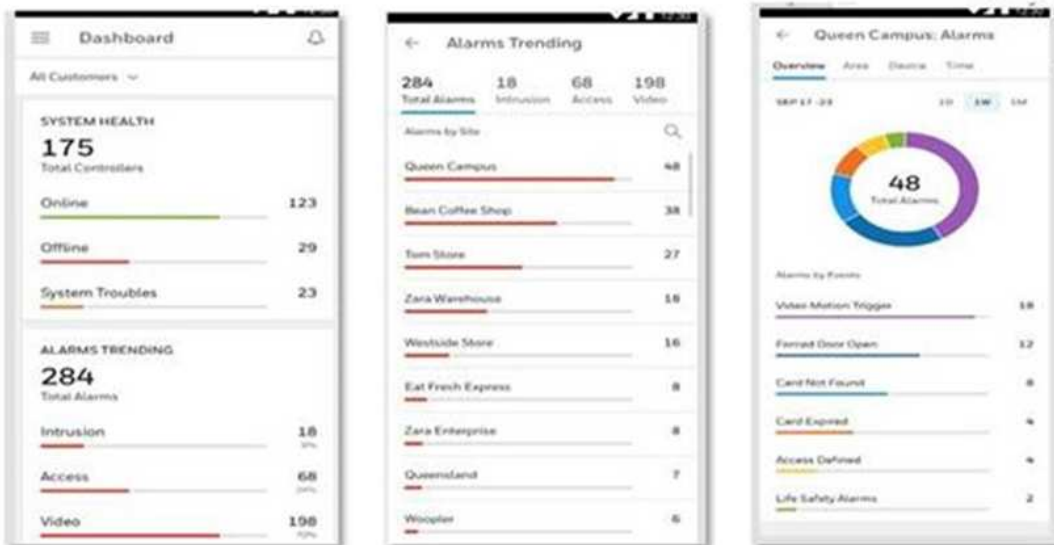

MaxproCloud – Reporting

- Audit událostí / statistiky
  - Selhání, poruchy, poplachy atd.
- Automatické reporty
  - zasílané emailem
  - nebo lze vytvořit manuálně v MPC