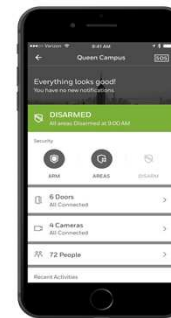

Ovládání a monitoring PZTS, EKV, VIDEO

Honeywell
THE POWER OF **CONNECTED**