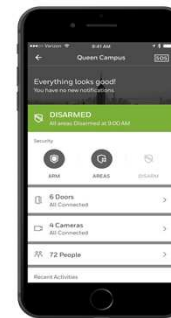

Reporty a zprávy