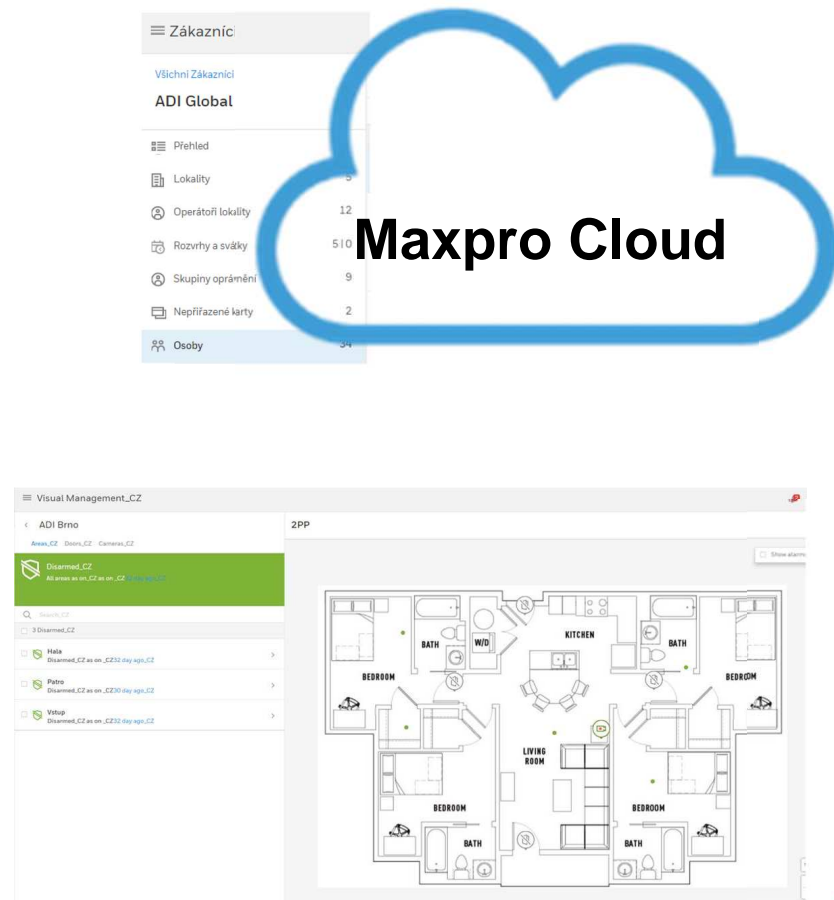

MaxproCloud – Správa uživatelů GALAXY a FLEX