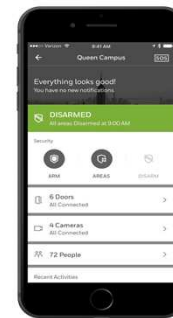

Pravidla a Automatické Procedury