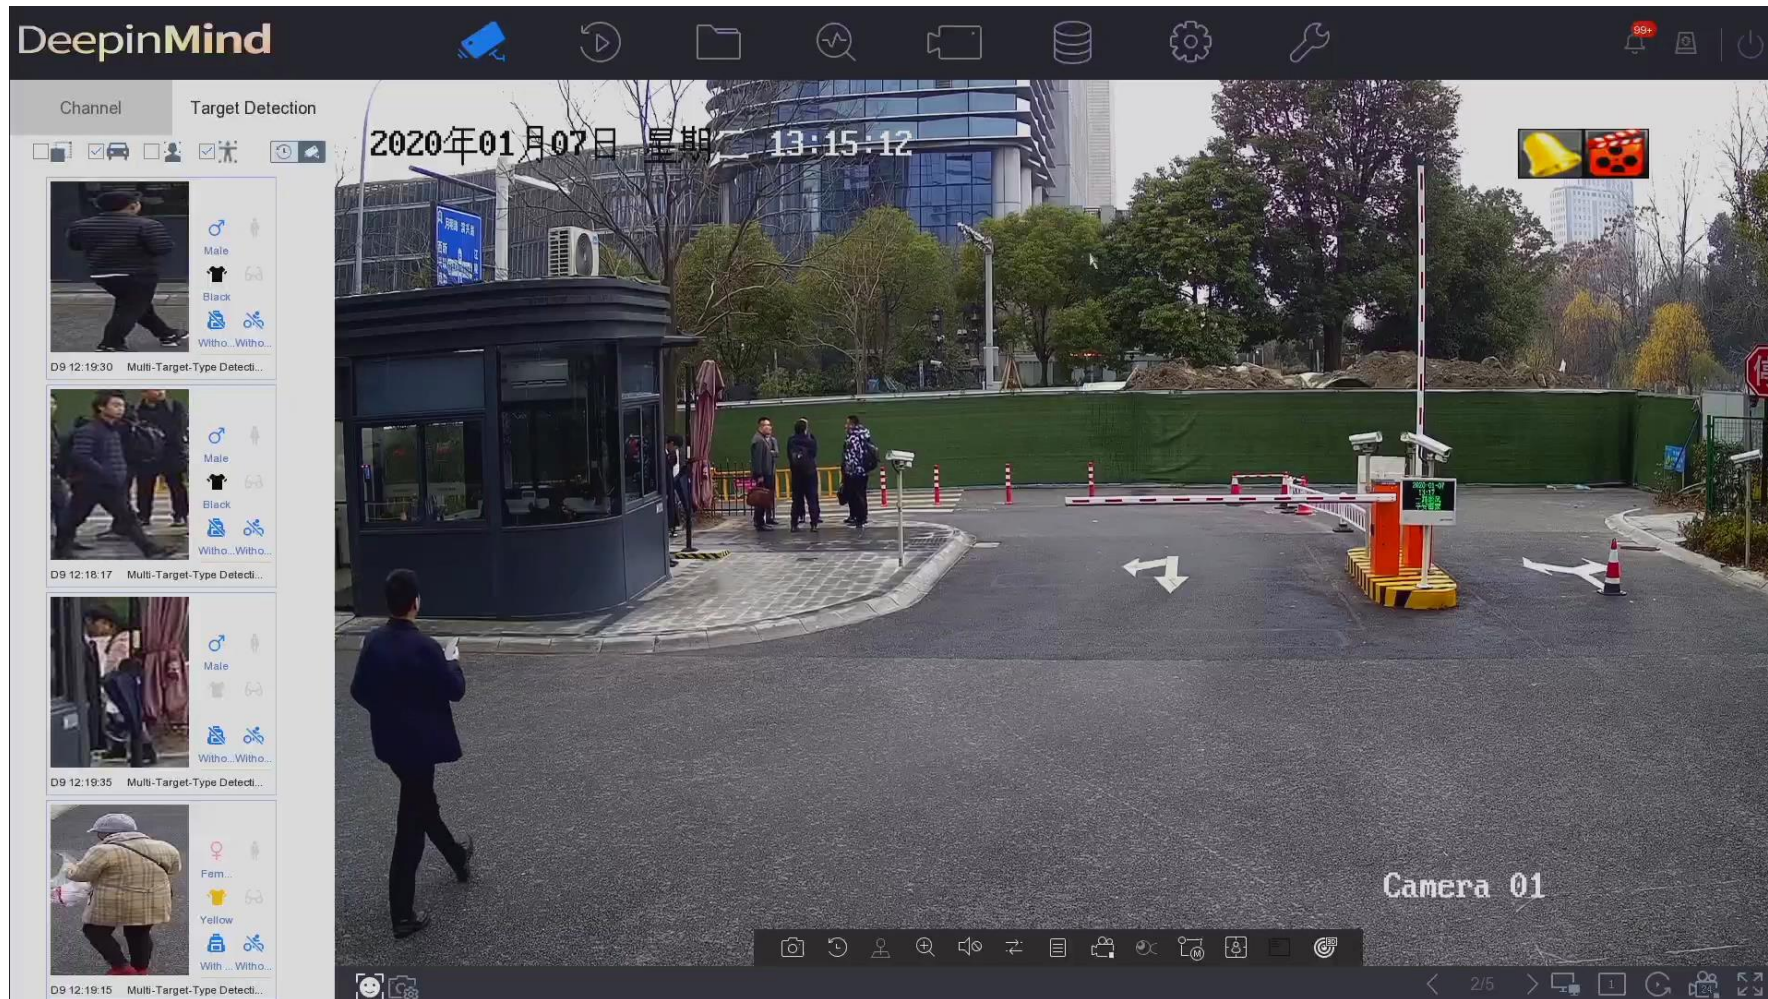

Gender
Age

Glasses
Tops color
Baggage

Bicycle

Vehicle Type
Vehicle Color

- **Search by appearance**
(human body/vehicle)

- **Search by picture**
(human body)

DeepinMind X Series NVR

Video Structuralization: Extracting Attributes