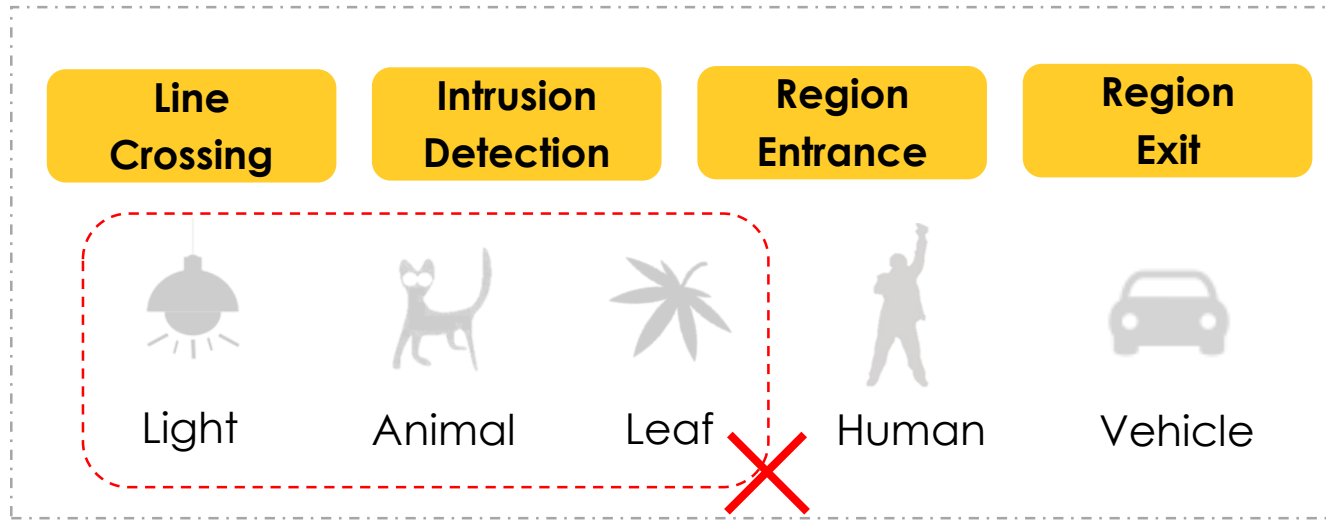

Deep learning

5 streams

7 Series IP Kamera

DS-2CD7026G0-(AP)
Indoor box camera

DS-2CD7126G0-IZS
Indoor dome camera

DS-2CD7A26G0-IZS(H)
Outdoor bullet camera

DS-2CD7526G0-IZS(H)
Outdoor dome camera

DeepinView Perimeter Protection Solution

For traditional Perimeter Protection, alarm may trigger disturbed by other objects like light, animals, leaves, etc., which leads to low accuracy. DeepinView Perimeter Protection Solution integrates with powerful GPU and adopts the latest and self-developed deep learning algorithm. Large quantity of samples input to ensure the accuracy of detection and classification.