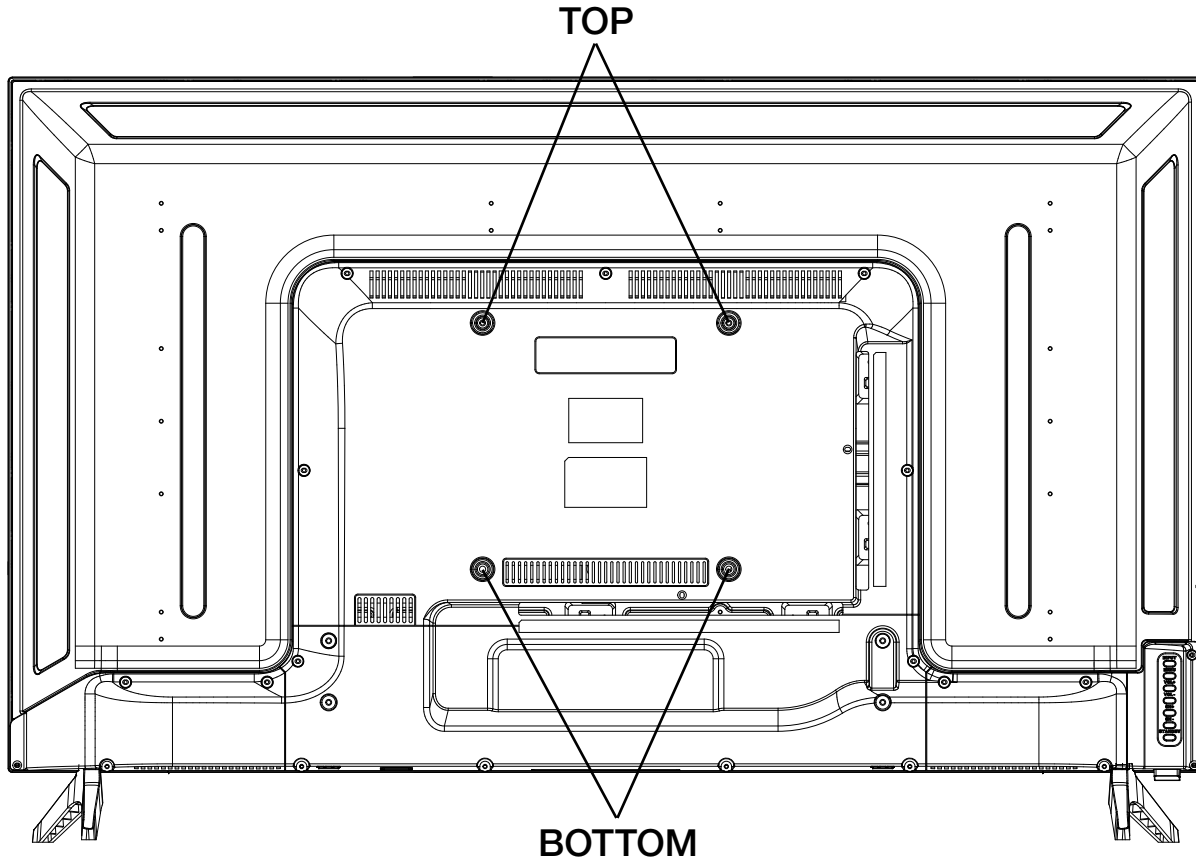

MODELS

WBXML4K43 43" (42.51" diagonal)

WBXML4K55 55" (54.64" diagonal)

WBXML4K49 49" (48.5" diagonal)

WBXML4K65 65" (64.53" diagonal)

MOUNTING ON THE WALL

VESA MOUNTING

Model	Mounting Dimension	TOP	BOTTOM
WBXML4K43	200x200mm	BM5.0x8mm	BM5.0x8mm
WBXML4K49	200x200mm	BM6.0x10mm	BM6.0x10mm
WBXML4K55	400x200mm	BM6.0x10mm	BM6.0x10mm
WBXML4K65	400x400mm	BM6.0x10mm	BM6.0x10mm