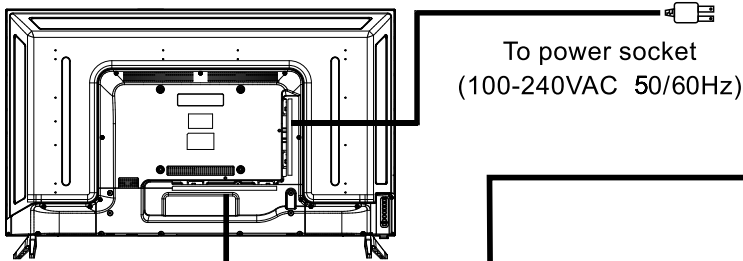

Connecting

Connecting power supply

HDMI input connection

Connect to the devices with HDMI output interface DVR/NVR

BNC(CVBS) interface

Connect to the devices with BNC(CVBS) interface